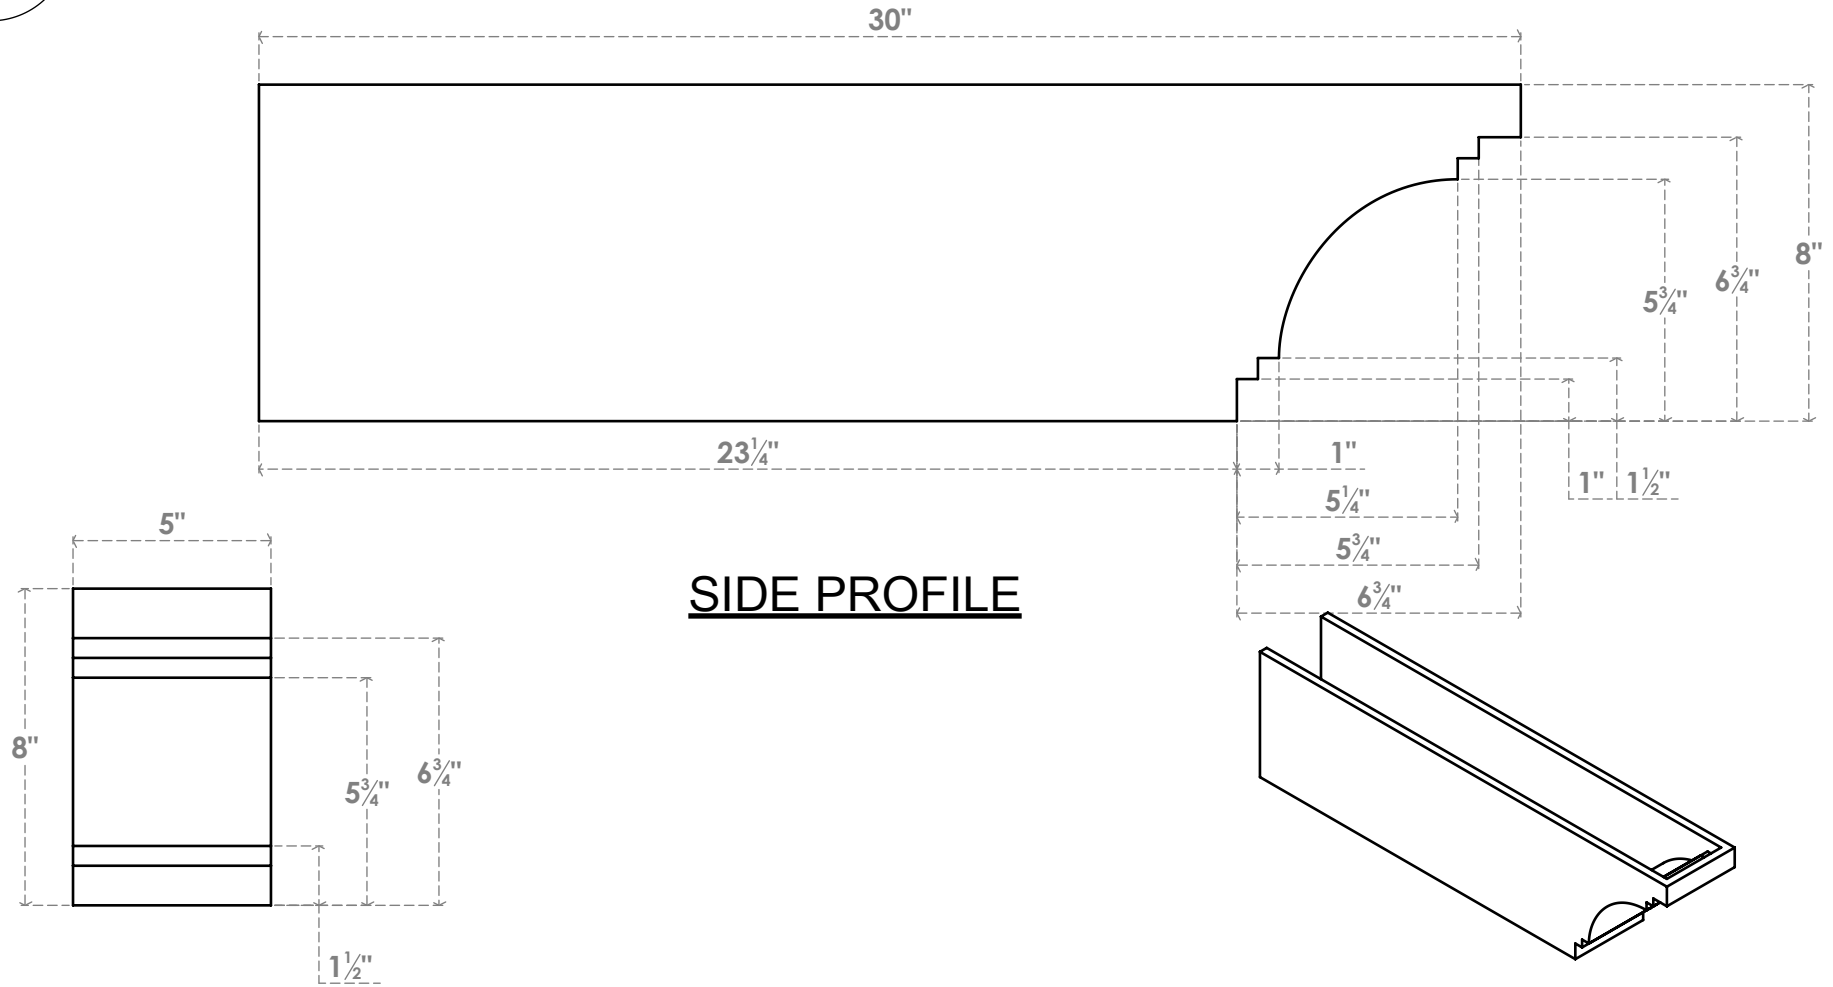

# RFTP05X08X30PEC

5"W X 8"H X 30"L PESCADERO ARCHITECTURAL GRADE PVC RAFTER TAIL

FRONT PROFILE

SIDE PROFILE

ISOMETRIC

EKENA MILLWORK  
 2300 WEST MAIN ST.  
 CLARKSVILLE, TX 75426  
 TOLL FREE: 866-607-0453  
 WWW.EKENAMILLWORK.COM

NOTES

1. INSTALLATION TO BE COMPLETED IN ACCORDANCE WITH MANUFACTURER'S SPECIFICATIONS.
2. DRAWING MAY NOT BE TO SCALE.
3. THIS DRAWING IS INTENDED FOR DESIGN AND PLANNING PURPOSES ONLY.
4. ALL INFORMATION CONTAINED HEREIN WAS CURRENT AT THE TIME OF DEVELOPMENT BUT MUST BE REVIEWED AND APPROVED BY THE PRODUCT MANUFACTURER TO BE CONSIDERED ACCURATE.
5. ARCHITECTURAL GRADE PVC PRODUCTS ARE MADE FROM EXPANDED CELLULAR PVC AND COME NATURALLY WHITE BUT MAY BE PAINTED